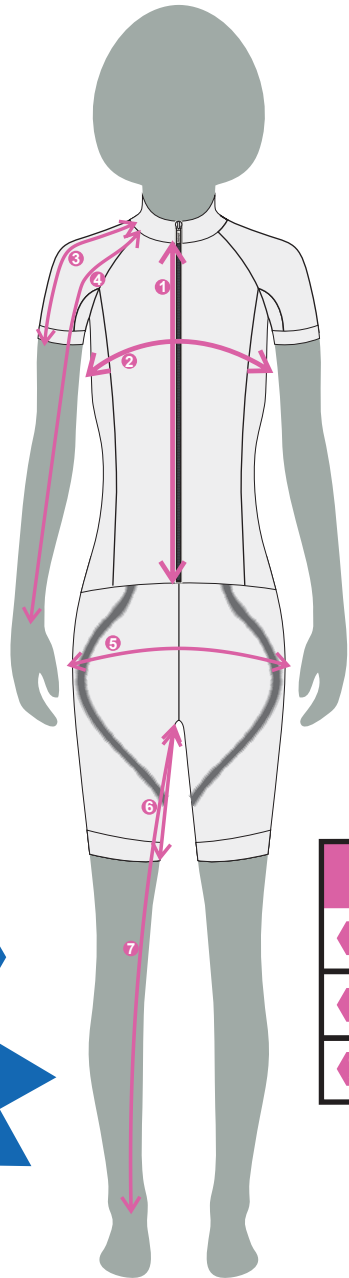

FEMALE

UPPER-BODY

	XXXS	XXS	XS	S	M	L	XL	XXL
1 BODY	15in	17in	19in	20in	21in	23in	25in	26in
2 CHEST	30in	34in	36in	38in	41in	44in	47in	49in
3 SHORT SLEEVE	13in	13in	14in	15in	16in	17in	18in	19in
4 LONG SLEEVE	22in	24in	27in	28in	30in	32in	34in	36in

LOWER BODY

	ELASTICITY	XXXS	XXS	XS	S	M	L	XL	XXL
5 HIP	+/- 4.5%	33in	34in	36in	38in	40in	42in	43in	45in
6 INNER-LEG	+/- 2.5%	6in	7in	8in	9in	10in	11in	12in	13in
7 INNER-LEG	+/- 2.5%	-	21in	23in	24in	25in	27in	28in	29in

CARDVALHO
C U S T O M
SIZING CHART