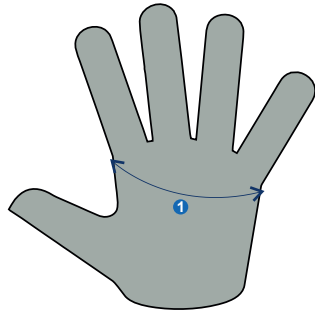

LOWER BODY

	ELASTICITY	XXXS	XXS	XS	S	M	L	XL	XXL
5 HIP	+/- 4.5%	33in	34in	36in	38in	40in	42in	43in	45in
6 INNER-LEG	+/- 2.5%	6in	7in	8in	9in	10in	11in	12in	13in
7 INNER-LEG	+/- 2.5%	-	21in	23in	24in	25in	27in	28in	29in

CARDVALHO
C U S T O M
SIZING CHART

ACCESSORIES

BUFF / BANDANA

1 SIZE	ONE SIZE
--------	----------

GLOVES

	XS	S	M	L	XL	XXL
1 DIAMETER OF THE HAND	7in	8in	9in	10in	11in	12in

SHOE COVERS & SOCKS

	M	L	XL	XXL
1 SHOE & SOCK SIZES	38 - 39	40 - 41	42 - 43	44 - 45

CARDVALHO
C U S T O M
SIZING CHART