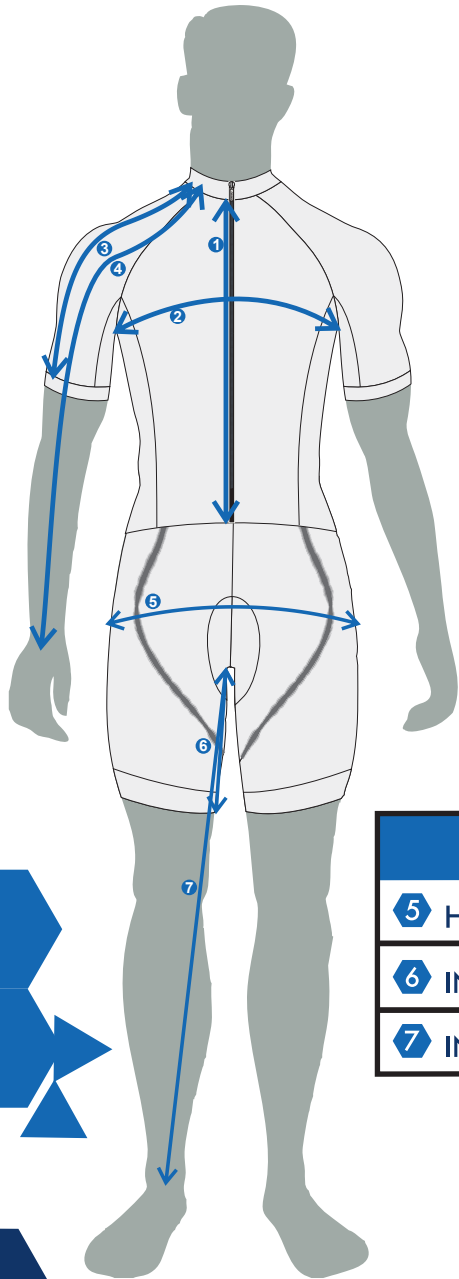

LOWER BODY

	ELASTICITY	XXXS	XXS	XS	S	M	L	XL	XXL
⑤ HIP	+/- 4.5%	79CM	83CM	87CM	93CM	97CM	101CM	106CM	112CM
⑥ INNER-LEG	+/- 2.5%	18CM	19CM	20CM	21CM	22CM	23CM	24CM	25CM
⑦ INNER-LEG	+/- 2.5%	-	-	57CM	61CM	64CM	67CM	71CM	-

CARDVALHO
C U S T O M
SIZING CHART

ACCESSORIES

BUFF / BANDANA

1 SIZE	ONE SIZE
--------	----------

GLOVES

	XS	S	M	L	XL	XXL
1 DIAMETER OF THE HAND	19CM	20CM	22CM	23CM	24CM	26CM

SHOE COVERS & SOCKS

	M	L	XL	XXL
1 SHOE & SOCK SIZES	38 - 39	40 - 41	42 - 43	44 - 45

CARDVALHO
C U S T O M
SIZING CHART

MALE

UPPER-BODY

	XXXS	XXS	XS	S	M	L	XL	XXL
1 BODY	17in	18in	20in	21in	22in	24in	26in	27in
2 CHEST	31in	35in	37in	39in	42in	45in	48in	50in
3 SHORT SLEEVE	13in	14in	15in	16in	17in	18in	19in	20in
4 LONG SLEEVE	23in	25in	28in	29in	31in	33in	35in	37in

LOWER BODY

	ELASTICITY	XXXS	XXS	XS	S	M	L	XL	XXL
5 HIP	+/- 4.5%	34in	36in	37in	39in	41in	43in	44in	46in
6 INNER-LEG	+/- 2.5%	7in	8in	9in	10in	11in	12in	13in	14in
7 INNER-LEG	+/- 2.5%	-	22in	24in	25in	26in	28in	29in	30in